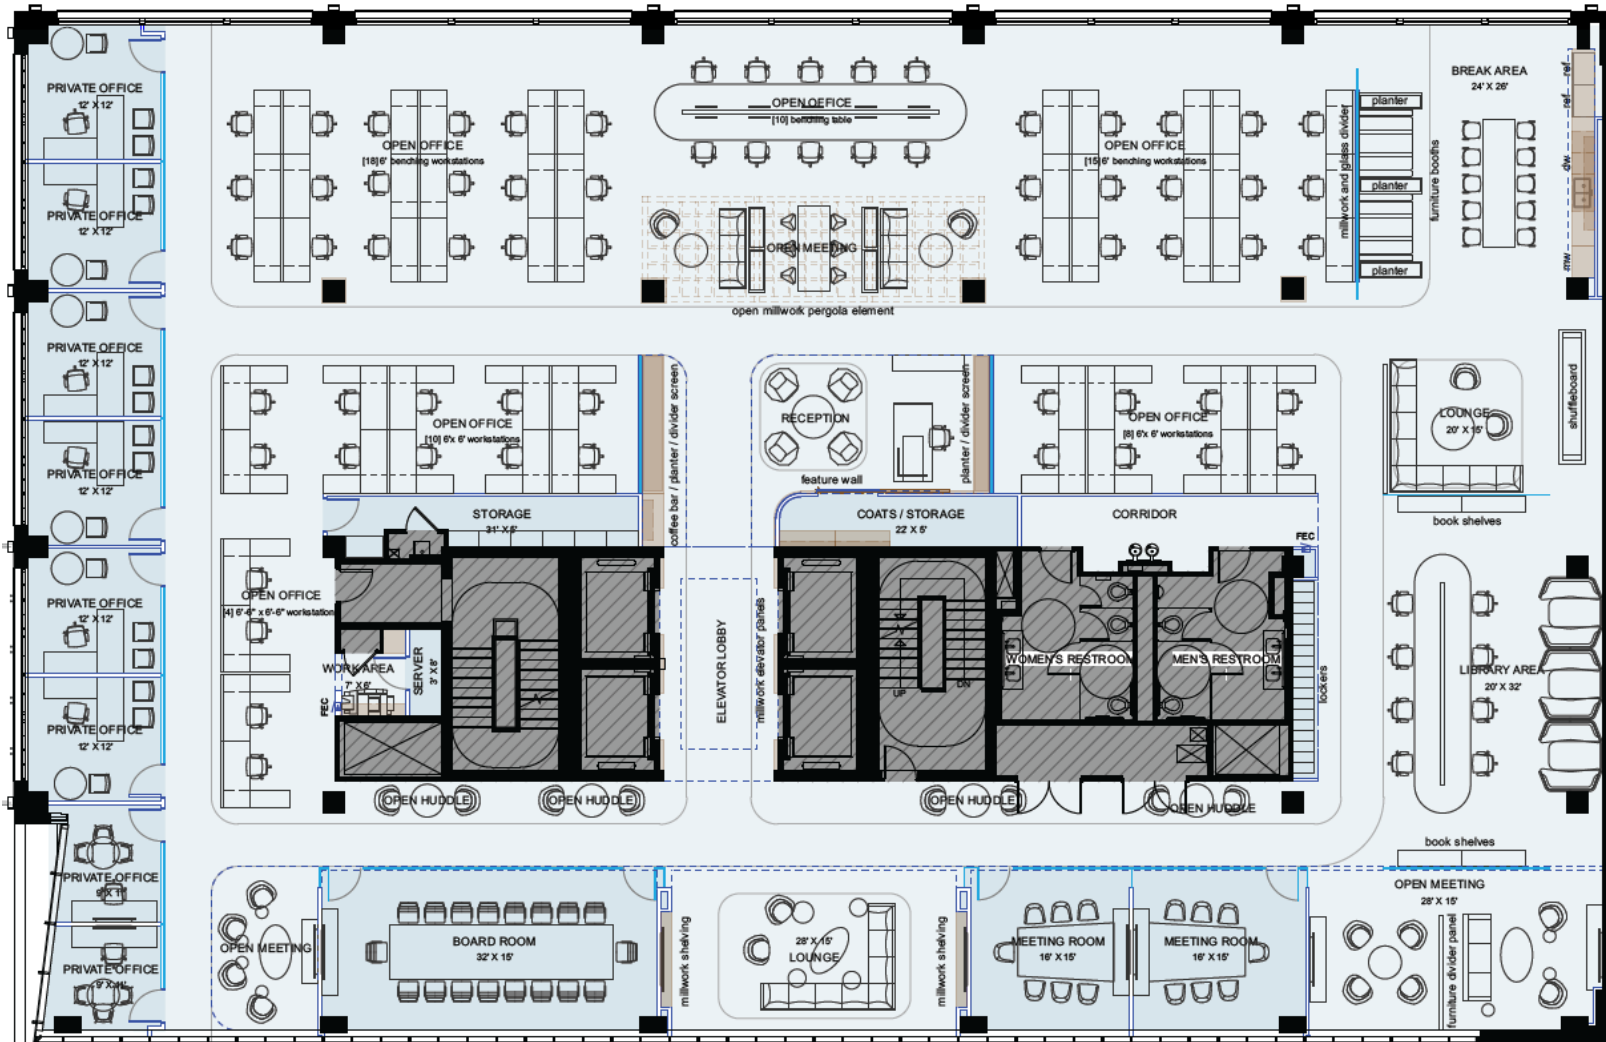

1045 W Fulton

SUITE 300 13,885 SF

MADISON ROSE
20 North Wacker Drive
Suite 1177
Chicago, IL 60606

MATT PISTORIO
President & Founder
847 924 3952
matt@mad-rose.com

ADAM PINES
Vice President
847 814 1049
adam@mad-rose.com